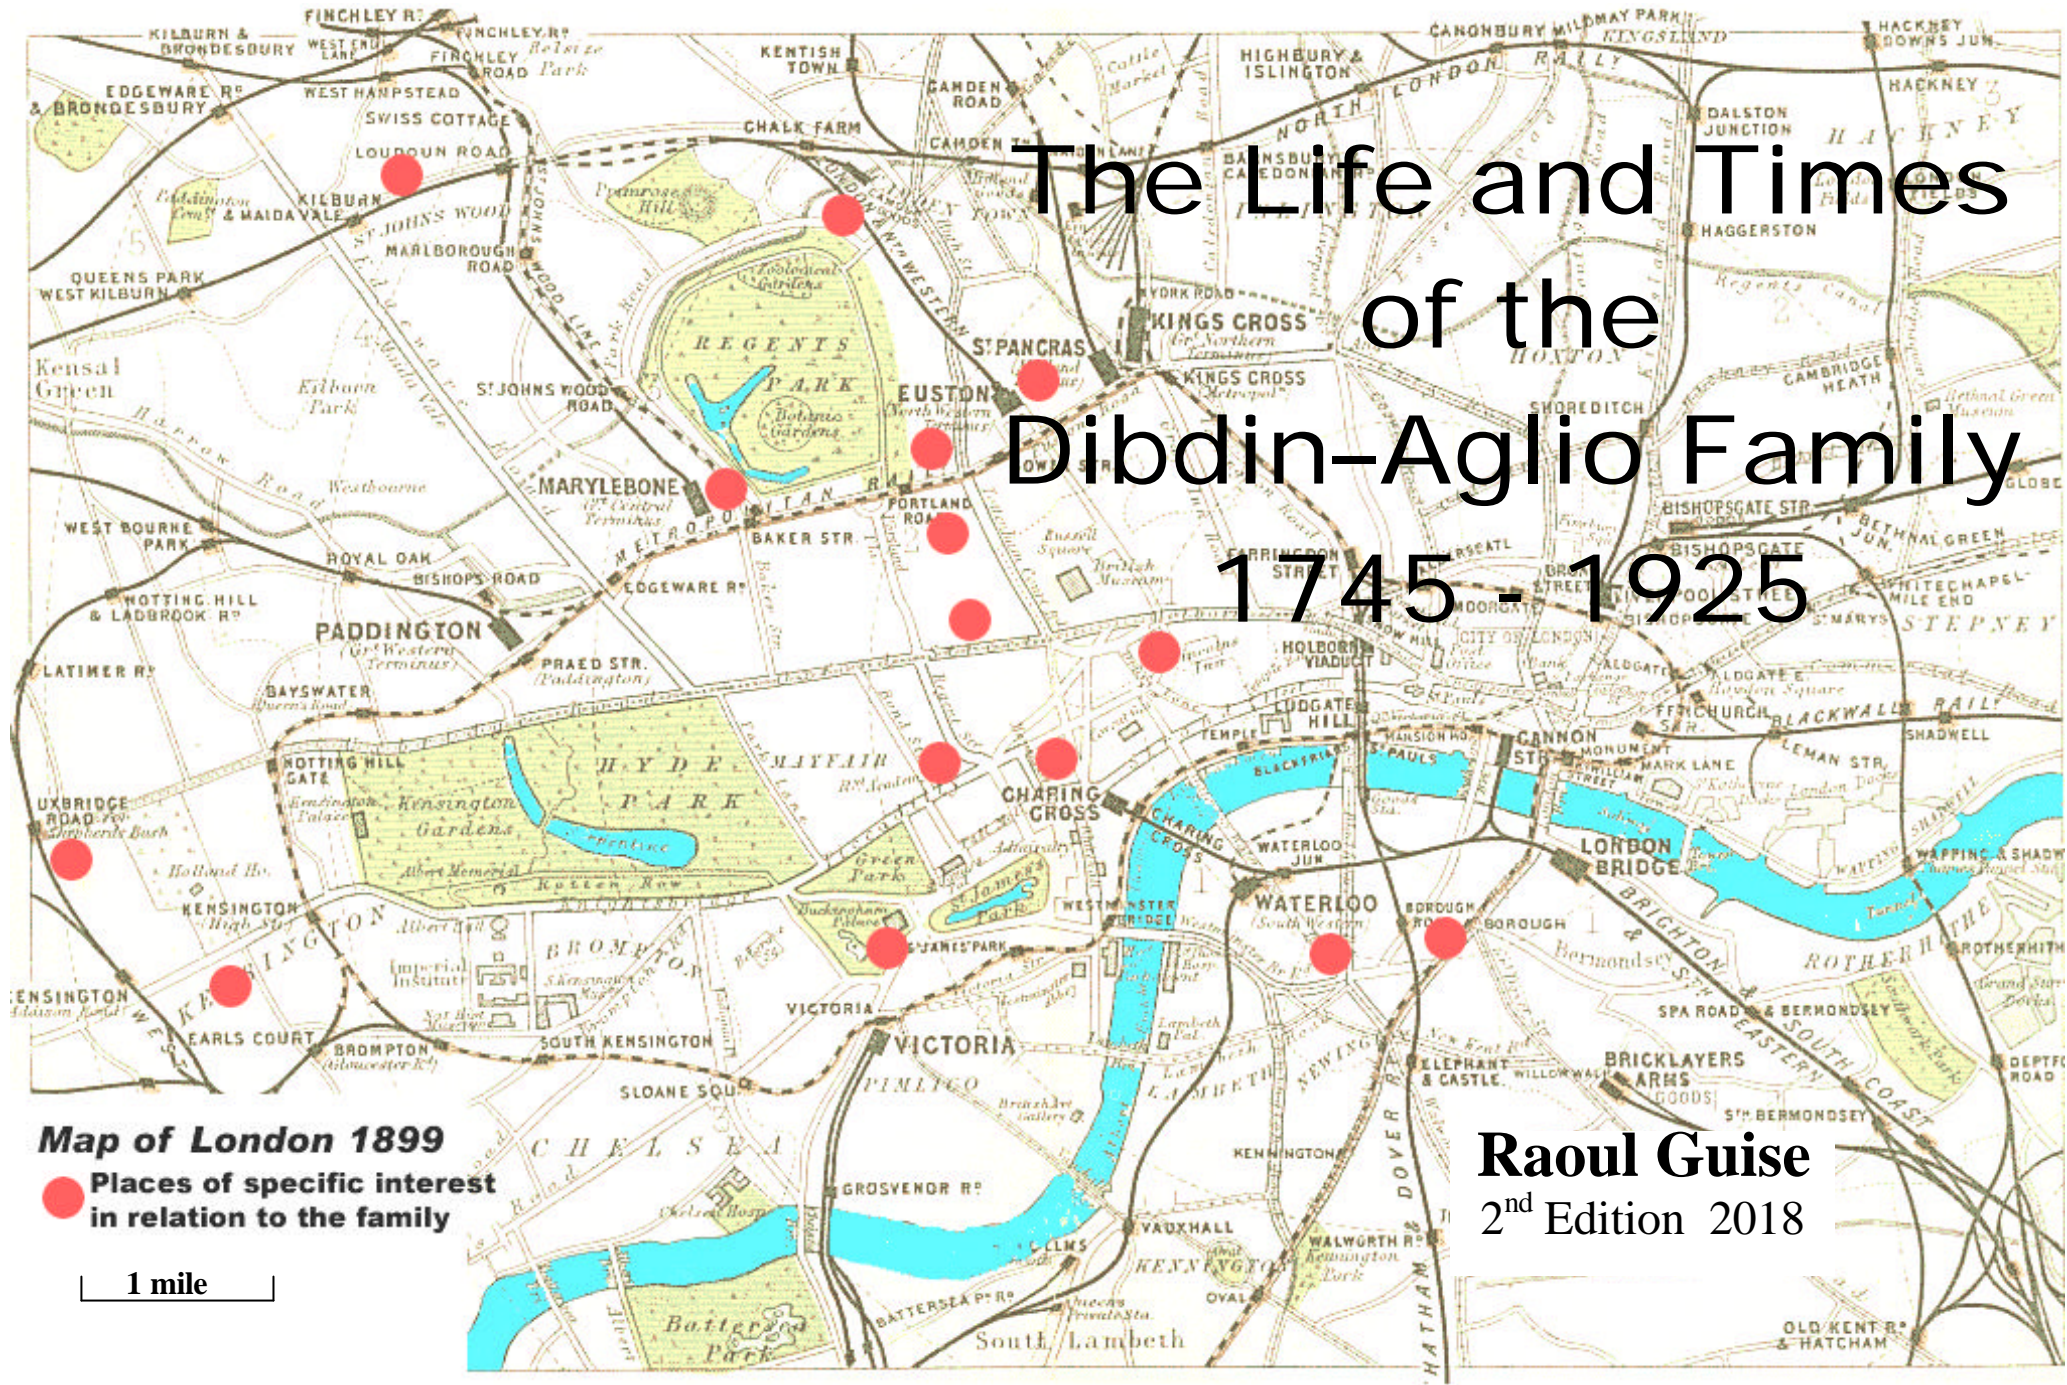

The Life and Times of the Dibdin-Aglío Family 1745 - 1925

Map of London 1899

● Places of specific interest in relation to the family

1 mile

Raoul Guise
2nd Edition 2018