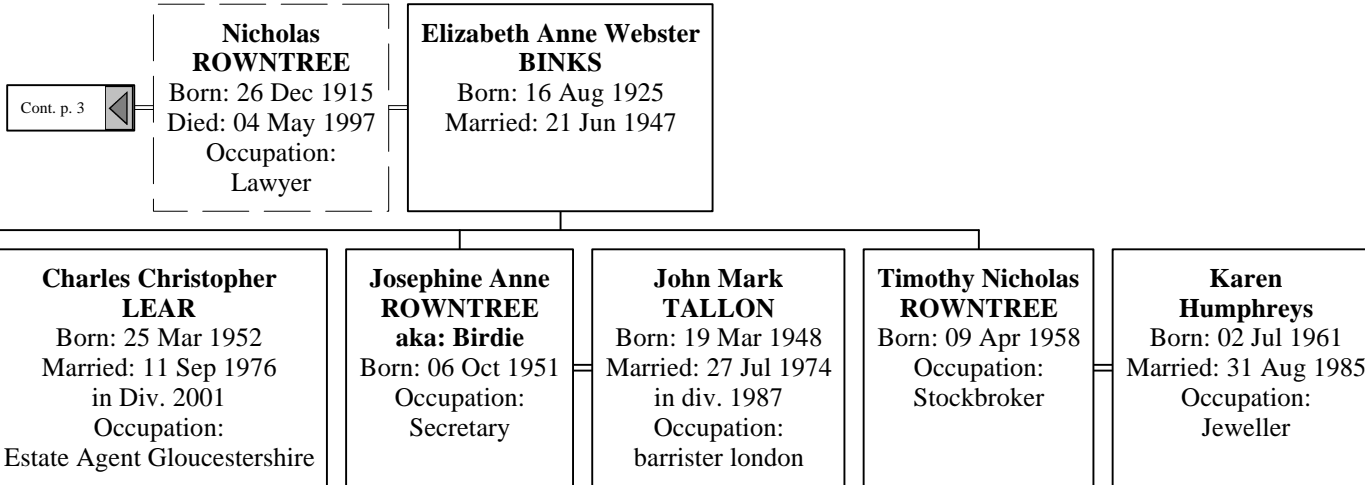

Descendants of Frederick ROWNTREE