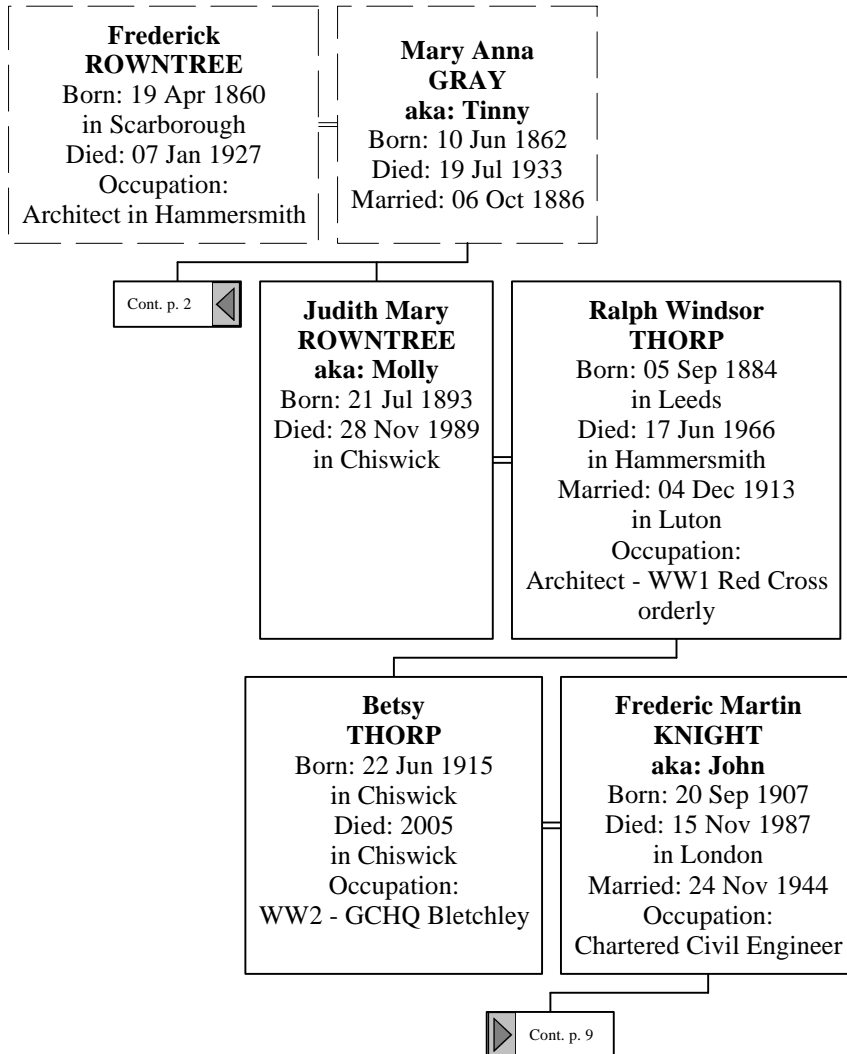

Rowntree tree final

by

Descendants of Frederick ROWNTREE

Descendants of Frederick ROWNTREE

Frederick ROWNTREE
Born: 19 Apr 1860
in Scarborough
Died: 07 Jan 1927
Occupation:
Architect in Hammersmith

Mary Anna GRAY
aka: Tinny
Born: 10 Jun 1862
Died: 19 Jul 1933
Married: 06 Oct 1886

Michael ROWNTREE
Born: 07 Nov 1915
Died: 10 Jul 1942
in South Africa
Occupation:
Bakery Engineer

Sybil Walton WINN
Born: 12 Jan 1915
Married: 12 Dec 1936

Joanna ROWNTREE
Born: 11 Sep 1943
in Mitcham
Occupation:
Nurse and Teacher

Raoul GUISE
Born: 11 Mar 1943
in London
Married: 02 Jan 1965
Occupation:
Engineer and Science Teacher

Cont. p. 5

Descendants of Frederick ROWNTREE

Descendants of Frederick ROWNTREE

Descendants of Frederick ROWNTREE