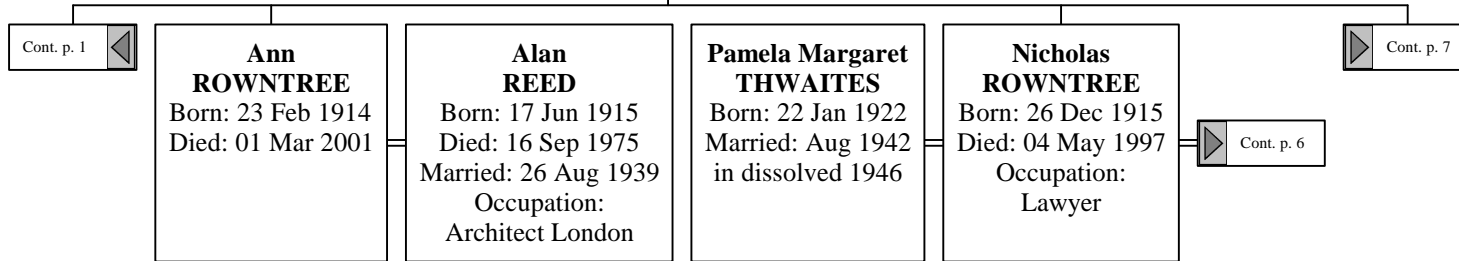

Descendants of Frederick ROWNTREE