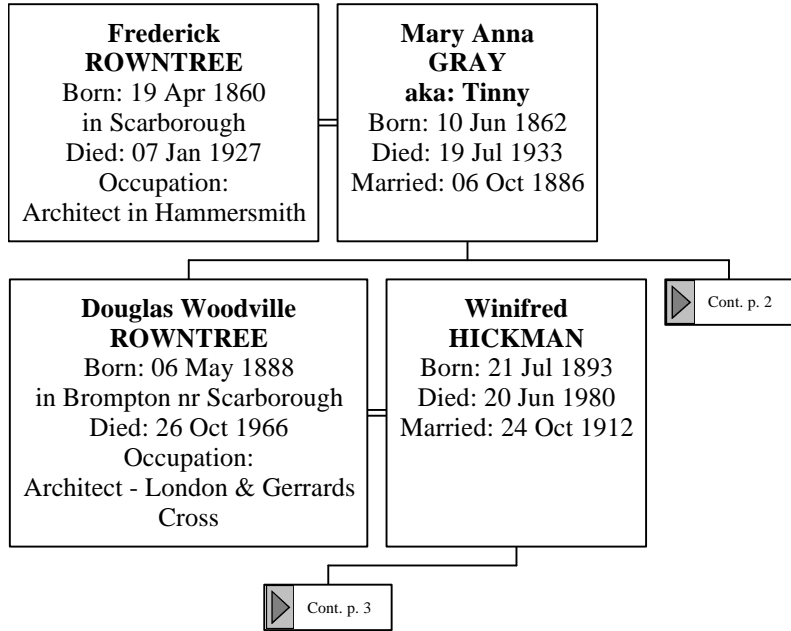

Rowntree tree final

by

Descendants of Frederick ROWNTREE

Descendants of Frederick ROWNTREE

Frederick ROWNTREE
Born: 19 Apr 1860
in Scarborough
Died: 07 Jan 1927
Occupation:
Architect in Hammersmith

Mary Anna GRAY
aka: Tinny
Born: 10 Jun 1862
Died: 19 Jul 1933
Married: 06 Oct 1886

Cont. p. 1

Colin ROWNTREE
Born: 09 Aug 1891
in Glasgow
Died: 13 Nov 1965
in York
Occupation:
Architect

Ada Mary BEGG
Born: 14 May 1894
Died: 11 Nov 1967
in York
Married: 30 Oct 1914
in Brentford

Cont. p. 4